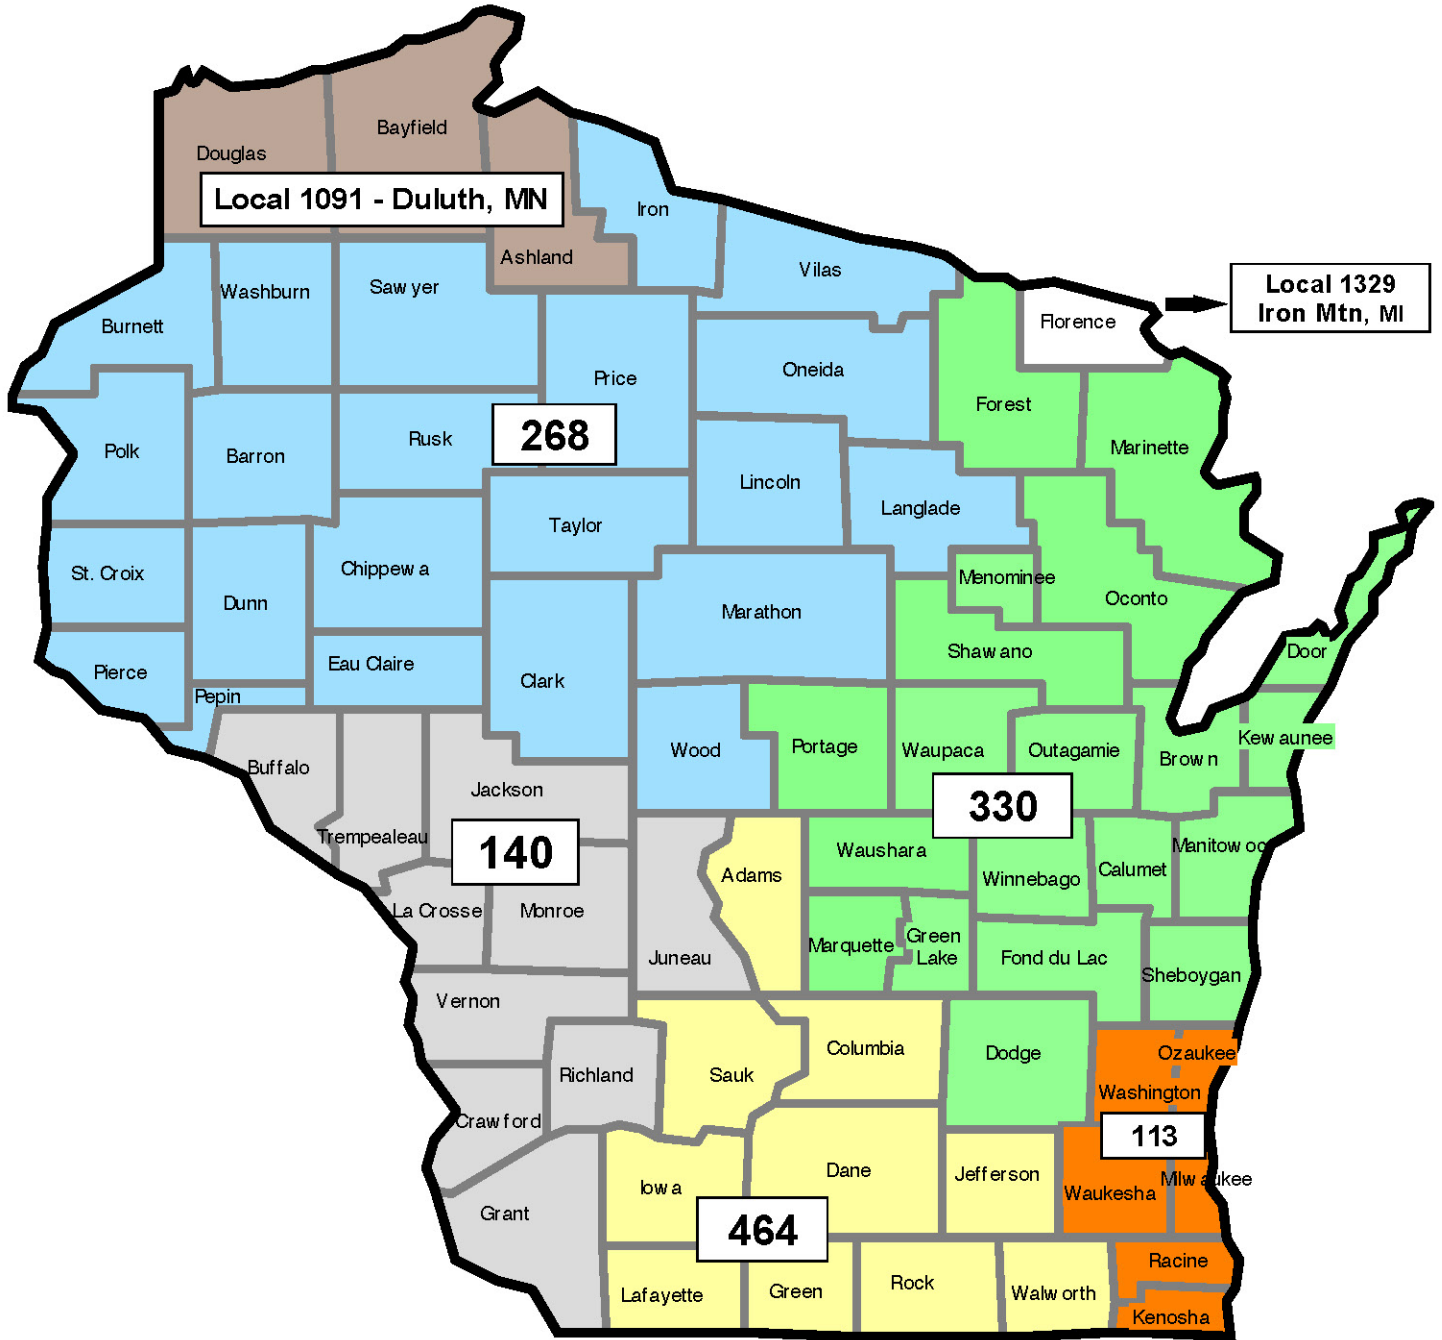

Affiliated with Laborers' International Union of North America Locals:  
113 140 268 330 464

*Feel the Power*

### LIUNA Local 113

Anthony Neira  
Business Manager  
6310 W. Appleton Ave  
Milwaukee, WI 53210  
P: (414) 873-4520  
F: (414) 873-5155  
liuna113.org