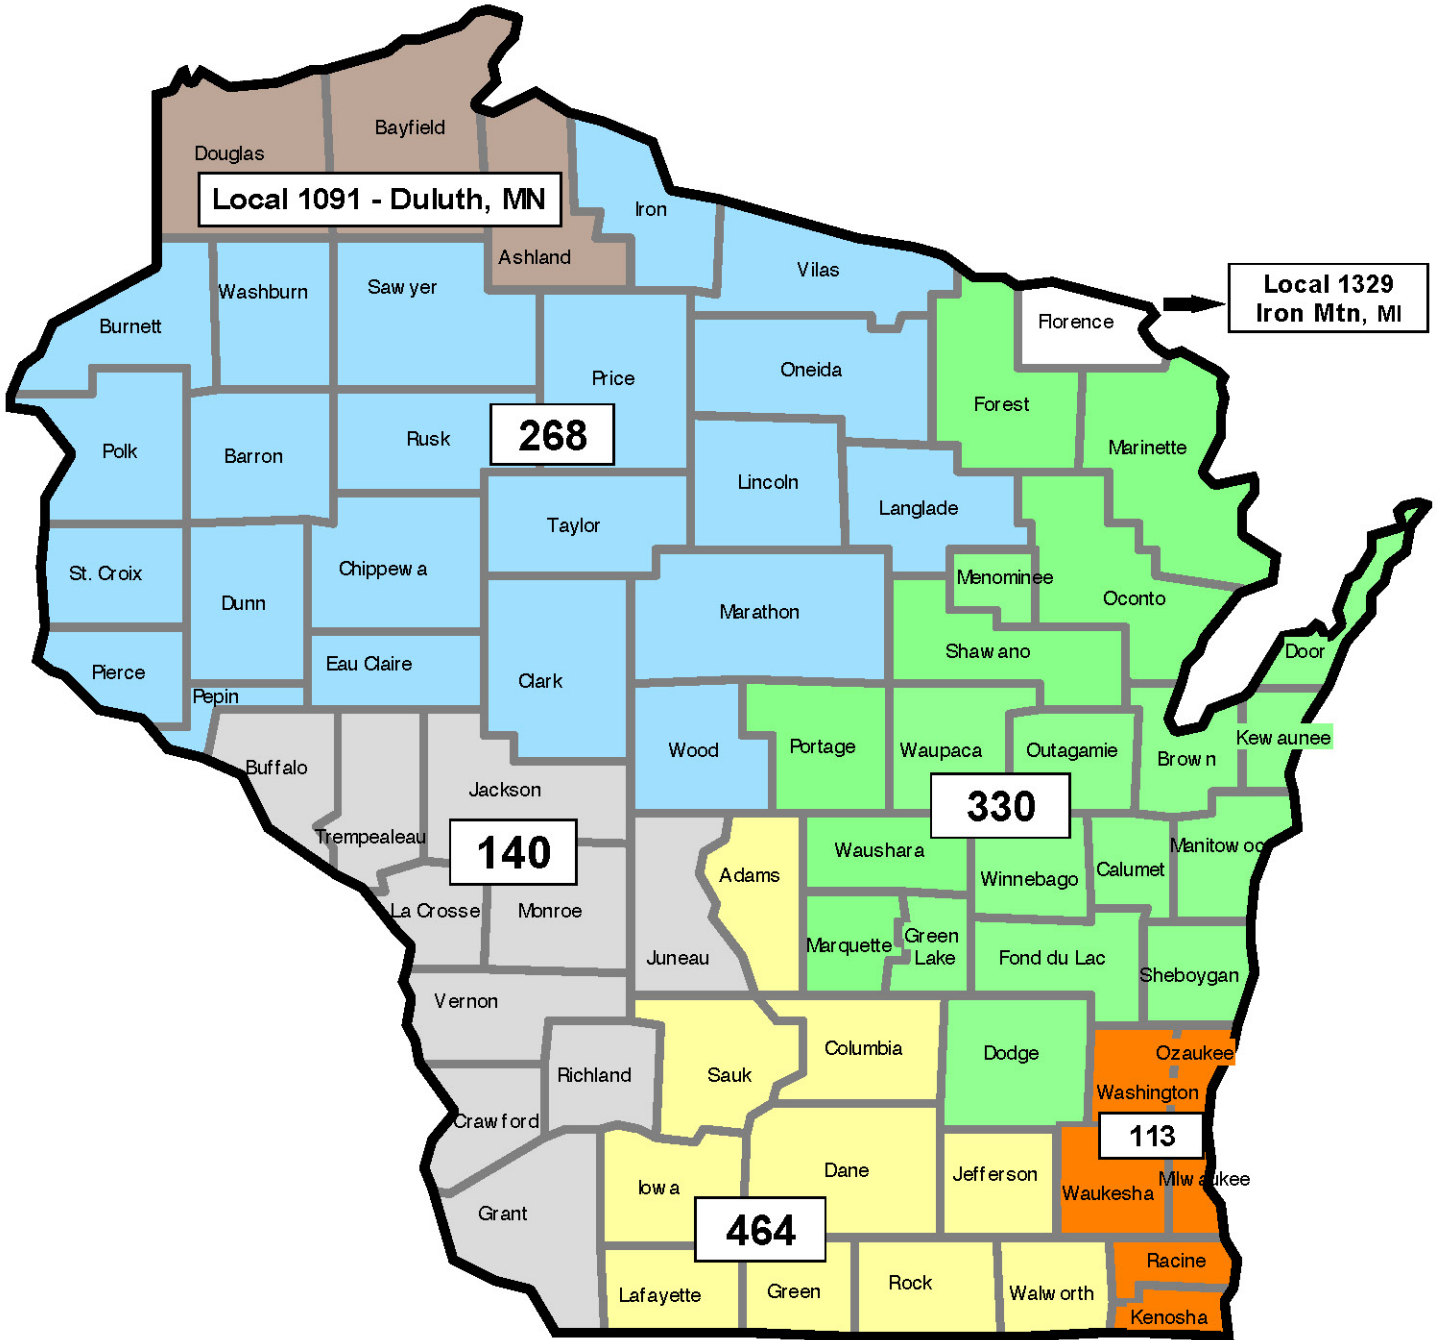

Affiliated with Laborers' International Union of North America Locals:
113 140 268 330 464

Feel the Power

LIUNA Local 113

Anthony Neira
Business Manager
6310 W. Appleton Ave
Milwaukee, WI 53210
P: (414) 873-4520
F: (414) 873-5155
liuna113.org

LIUNA Local 140

Clark Jensen
Business Manager
2771 George St.
La Crosse, WI 54603
P: (608) 788-1095
F: (608) 788-6082
liunalocal140.org

LIUNA Local 268

Allen Bradford
Business Manager
2233 Birch Street
Eau Claire, WI 54703
P: (715) 835-5001
F: (715) 835-4098
liunalocal268.org